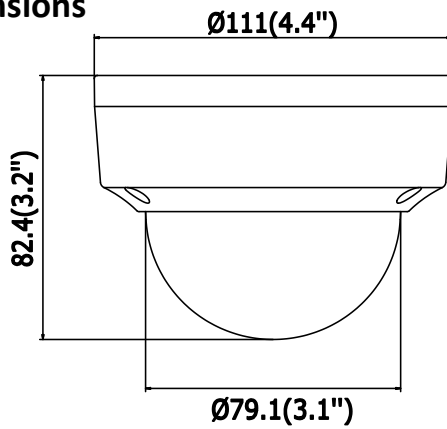

Dimensions