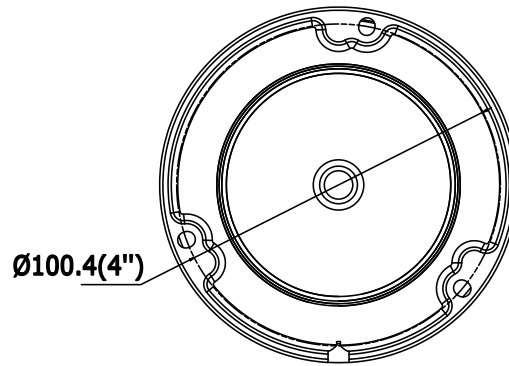

Dimensions