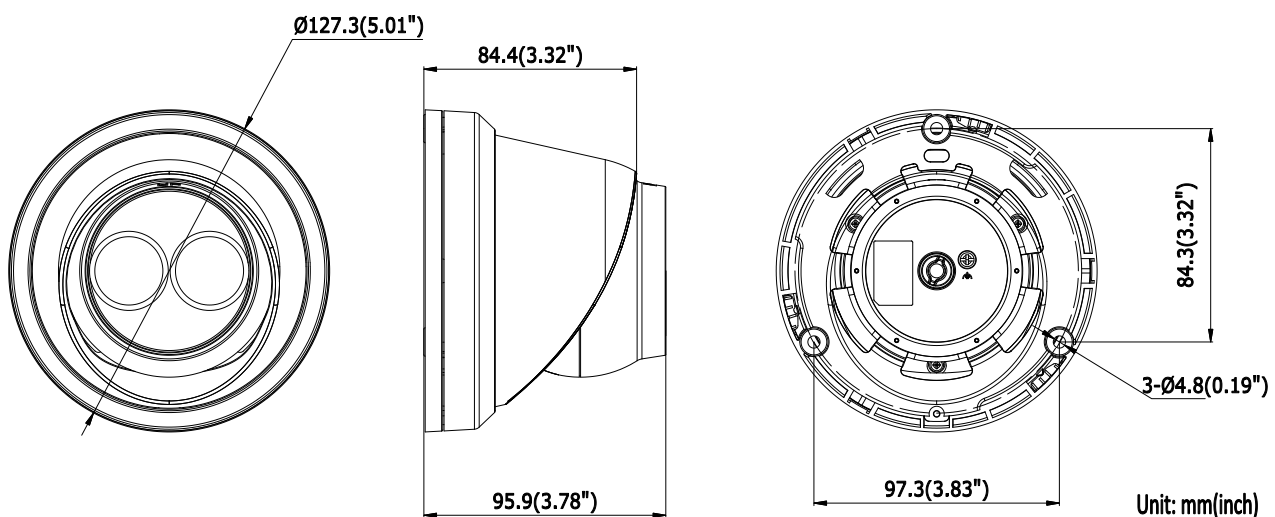

General Function	One-key Reset, Dual-VCA, Anti-Flicker, Heartbeat, Mirror, Password Protection, Privacy Mask, Watermark, IP Address Filter
Interface	
Communication Interface	1 RJ45 10M/100M self-adaptive Ethernet port
On-board Storage	Built-in microSD/SDHC/SDXC slot, up to 128 GB
Smart Feature-set	
Behavior Analysis	Line crossing detection, intrusion detection, unattended baggage detection, object removal detection
Line Crossing Detection	Cross a pre-defined virtual line, up to 1 pre-defined virtual lines supported
Intrusion Detection	Enter and loiter in a pre-defined virtual region, up to 1 pre-defined virtual regions supported
Object Removal Detection	Objects removed from the pre-defined region, such as the exhibits on display.
Unattended Baggage Detection	Objects left over in the pre-defined region such as the baggage, purse, dangerous materials
Face Detection	Human face appears in the image can be detected and trigger linkage method
General	
Operating Conditions	-30 °C to +60 °C (-22 °F to +140 °F), Humidity 95% or less (non -condensing)
Power Supply	12 VDC± 25%, 5.5 W PoE(802.3af, 42.5 – 57V, class 3), 7.5 W
IR Range	Up to 30 m
Protection Level	IP67
Dimensions	Camera: Φ 127.3 × 95.9 mm (5.01" × 3.78") Package: 150 × 150 × 141 mm (5.91" × 5.91" × 5.55")
Weight	Camera: 620 g (1.37 lb.)

Available Models

DS-2CD2355FWD-I

Dimensions