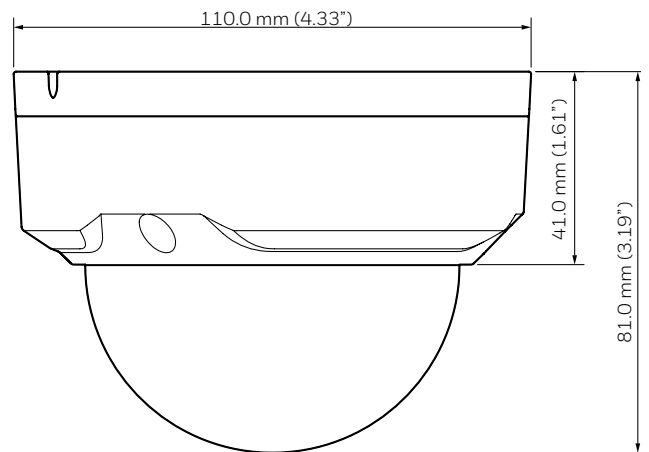

\* The 4 channel NVR models do not support 3MP cameras unless they are in 1080p mode

\*\* Denotes additional NVR model options

ORDERING	
HONEYWELL PERFORMANCE SERIES IP CAMERAS	
H4D3PRV2	Network TDN IR Rugged Indoor/Outdoor Mini Dome Camera, 1/3" CMOS, 3 MP, 2.7-12 mm MFZ, 24 IR LEDs, PoE, H.264
H4D3PRV3	Network TDN IR Rugged Indoor/Outdoor Mini Dome Camera, 1/3" CMOS, 3 MP, 2.8 mm Fixed, 24 IR LEDs, PoE, H.264

## DIMENSIONS

H4D3PRV2

H4D3PRV3

**Find out more:**

[www.security.honeywell.com/performance\\_uk](http://www.security.honeywell.com/performance_uk)

Email: [securitysales@honeywell.com](mailto:securitysales@honeywell.com)