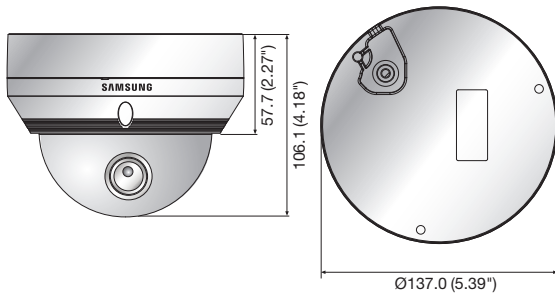

Dimensions

Unit : mm (inch)

Accessories (Optional)

SBP-301HM2 SBP-300LM SBP-300CM SBP-300WM1 SBP-300WM SBP-300B SBP-300PM SBP-300KM

	SCV-5083RN	SCV-5083RP
VIDEO		
Imaging Device	1/3" 1.3M CMOS	
Total Pixels	1,312(H) x 1,069(V)	
Effective Pixels	1,305(H) x 1,049(V)	
Scanning System	Progressive scan	
Synchronization	Internal	
Frequency	H : 15.734KHz / V : 59.94Hz	H : 15.625KHz / V : 50Hz
Horizontal Resolution	Color : 1000TV lines, B/W : 1000TV lines	
Min. Illumination	Color : 0.05Lux (F1.4, 50IRE), 0.001Lux (1sec, F1.4, 50IRE), 0.02Lux (F1.4, 30IRE), 0.0006Lux (1sec, F1.4, 30IRE) B/W : 0Lux (IR LED on)	
S / N Ratio	52dB (AGC off, Weight on)	
Video Output	CVBS : 1.0 Vpp / 75Ω composite	
LENS		
Focal Length (Zoom Ratio)	3 ~ 10mm (3.3x) varifocal	
Max. Aperture Ratio	F1.4	
Angular Field of View	H : 82.0°(Wide) ~ 26.5°(Tele) / V : 59.7°(Wide) ~ 19.9°(Tele)	
Min. Object Distance	0.5m (1.64ft)	
Focus Control	Manual	
Lens Type	DC auto iris	
Mount Type	Board type	
OPERATIONAL		
On Screen Display	English, Chinese, Korean, Japanese, German, Italian, French, Spanish, Russian, Czech, Polish, Romanian, Serbian, Swedish, Danish, Turkish, Portuguese	
Camera Title	Off / On (Displayed 15 characters)	
Day & Night	Auto (ICR) / External / Color / B/W	
Anti IR Saturation	Top / Bottom / Left / Right	
Backlight Compensation	Off / User BLC / HLC / WDR	
Wide Dynamic Range	120dB	
Contrast Enhancement	SSDR (Off / On)	
Digital Noise Reduction	SSNR IV (Off / On)	
Defog	Off / Auto / Manual	
Purple Fringe Reduction	Off / Low / Middle / High	
Digital Image Stabilization	Off / On	
Tampering	Off / On	
Motion Detection	Off / On	
Intelligent Video Analytics	Fence, (Dis)Appear, Counting (Off / On)	
Privacy Masking	Off / On (24 programmable zones with 4 points polygonal masking)	
Gain Control	Off / Low / Middle / High	
White Balance	ATW / Outdoor / Indoor / Manual / AWC / Mercury (1,800K° ~ 10,500K°)	
Electronic Shutter Speed	1sec ~ 1/12,000sec	
Digital Zoom	Off / On (1x ~ 16x)	
Reverse	Off / H-Rev / V-Rev / HV-Rev	
Profile	Basic, Day & Night, Backlight, ITS, Indoor, User	
Alarm	1 Out	
Communication	Coaxial control (SPC-300 compatible), RS-485 Coax : Pelco-C (Coaxitron)	
Protocol	RS-485 : Samsung-T/E, Pelco-D/P, Panasonic, Bosch, Honeywell, Vicon, AD, GE	
IR Distance	30m (98.43ft) (IR LED 12ea)	
ENVIRONMENTAL		
Operating Temperature / Humidity	-30°C ~ +55°C (-22°F ~ +131°F) / Less than 90% RH *Start up should be done at above -10°C (+14°F)	
Ingress Protection	IP66	
Vandal Resistance	IK10	
ELECTRICAL		
Input Voltage / Current	Dual (24V AC & 12V DC ±10%)	
Power Consumption	Max. 6.0W	
MECHANICAL		
Color / Material	Ivory / Aluminum	
Dimensions (WxH)	Ø137.0 x 106.1mm (Ø5.39" x 4.18")	
Weight	750g (1.65 lb)	