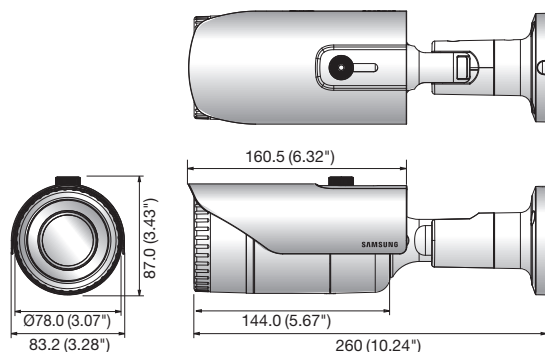

## SCO-6083RN/P

VIDEO	
Imaging Device	1/2.9" 2M CMOS
Total Pixels	2,000(H) x 1,121(V) 2.24M pixels
Effective Pixels	1,984(H) x 1,105(V) 2.19M pixels
Scanning System	Progressive scan
Min. Illumination	Color : 0.11Lux (F1.4) B/W : 0Lux (IR LED on)
S / N Ratio	52dB (AGC off, Weight on)
Video Output	BNC (AHD, CVBS selectable)
Resolution	1920 x 1080
Max. Framerate	30fps@1080p, 30fps@720p
LENS	
Focal Length (Zoom Ratio)	2.8 ~ 12mm (4.3x) varifocal
Max. Aperture Ratio	F1.4
Angular Field of View	H : 103.8°(Wide) ~ 32.4°(Tele) / V : 53.7°(Wide) ~ 18.4°(Tele) / D : 121.9°(Wide) ~ 37.1°(Tele)
Min. Object Distance	0.5m (1.64ft)
Focus Control	Manual
Lens Type	DC auto iris
Mount Type	Board-in type
OPERATIONAL	
On Screen Display	English, Japanese, Spanish, French, Portuguese, Korean, German, Italian, Russian, Polish, Czech, Romanian, Serbian, Swedish, Danish, Turkish
Camera Title	Off / On (Displayed 15 characters)
Day & Night	Auto (ICR) / Color / B/W
Backlight Compensation	Off / User BLC / HLC
Wide Dynamic Range	DWDR
Digital Noise Reduction	SSNRIV (Off / On)
Defog	Off / Auto / Manual
Motion Detection	Off / On (4 zones)
Privacy Masking	Off / On (4 zones rectangle)
Gain Control	Off / Low / Middle / High / Very high
White Balance	ATW / Outdoor / Indoor / Manual / AWC (1,800K° ~ 10,500K°)
Electronic Shutter Speed	1sec ~ 1/12,000sec
Reverse	Off / H-Rev / V-Rev / HV-Rev
Profile	Basic, Day & Night, Backlight, Indoor, User, ITS
Alarm	(MD) output 1
Remote Control Interface	Coaxial control
Protocol	Coax : NTSC/PAL - Samsung CCVC, Pelco-C (Coaxitron), AHD - ACP (AHD Coax Protocol)
IR Distance	30m (98.43ft)
Video Transmission Distance	500m (1,640.42ft) (75-5 coaxial cable)
ENVIRONMENTAL	
Operating Temperature / Humidity	-30°C ~ +55°C (-22°F ~ +131°F) / Less than 90% RH *Start up should be done at above -10°C (+14°F)
Ingress Protection	IP66
Vandal Resistance	IK10
ELECTRICAL	
Input Voltage / Current	Dual (24V AC & 12V DC ±10%)
Power Consumption	Max. 6W
MECHANICAL	
Color / Material	Dark gray / Aluminum
Dimensions (WxH)	Ø78.0 x 260.0mm (3.07" x 10.24") (Without sun shield)
Weight	922g (2.03 lb)