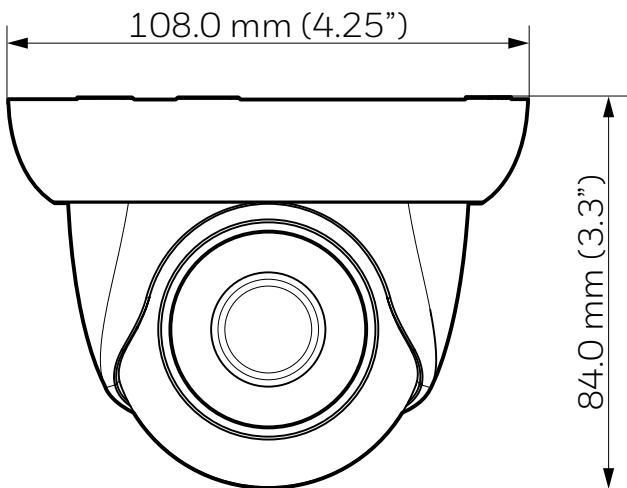

HED1PR3/HED3PR3 Ordering

RECOMMENDED ACCESSORIES

MOUNT

HQA-WK	Wall Mount for Dome and Ball Cameras
HBS2-BB	Junction Box
HEJB	Junction Box
HB34S2-CM	Corner Mount (for use with HBS2-BB or HEJB)
HQA-PM	Pole Mount (for use with HBS2-BB or HEJB)

SYSTEM COMPATIBILITY

HEN041**(X)	H.264 4-Channel 1080p Embedded Network Video Recorder (1 or 2 TB)*
HEN081**(X)	H.264 8-Channel 1080p Embedded Network Video Recorder (2, 4 or 6 TB)
HEN161**(X)	H.264 16-Channel 1080p Embedded Network Video Recorder (3 or 6 TB)

* The 4 channel NVR models do not support 3MP cameras unless they are in 1080p mode

** Denotes additional NVR model options

ORDERING

HONEYWELL PERFORMANCE SERIES IP CAMERAS

HED1PR3	Network TDN IR Indoor/Outdoor Ball Camera, 1/3" CMOS, 1.3 MP, 2.8 mm Fixed, 12 IR LEDs, PoE, H.264
HED3PR3	Network TDN IR Indoor/Outdoor Ball Camera, 1/3" CMOS, 3 MP, 2.8 mm Fixed, 12 IR LEDs, PoE, H.264

DIMENSIONS

HED1PR3/HED3PR3