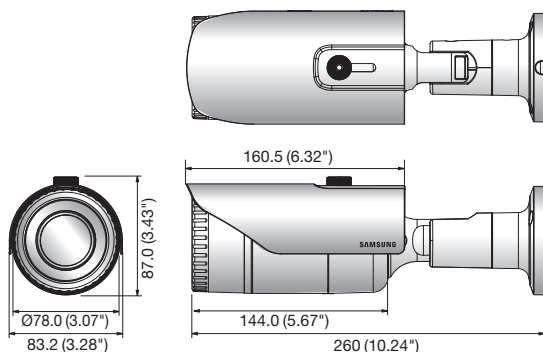

Dimensions

Unit : mm (inch)

SCO-6083RN/P

VIDEO	
Imaging Device	1/2.9" 2M CMOS
Total Pixels	2,000(H) x 1,121(V) 2.24M pixels
Effective Pixels	1,984(H) x 1,105(V) 2.19M pixels
Scanning System	Progressive scan
Min. Illumination	Color : 0.11Lux (F1.4) B/W : 0Lux (IR LED on)
S / N Ratio	52dB (AGC off, Weight on)
Video Output	BNC (AHD, CVBS selectable)
Resolution	1920 x 1080
Max. Framerate	30fps@1080p, 30fps@720p
LENS	
Focal Length (Zoom Ratio)	2.8 ~ 12mm (4.3x) varifocal
Max. Aperture Ratio	F1.4
Angular Field of View	H : 103.8°(Wide) ~ 32.4°(Tele) / V : 53.7°(Wide) ~ 18.4°(Tele) / D : 121.9°(Wide) ~ 37.1°(Tele)
Min. Object Distance	0.5m (1.64ft)
Focus Control	Manual
Lens Type	DC auto iris
Mount Type	Board-in type
OPERATIONAL	
On Screen Display	English, Japanese, Spanish, French, Portuguese, Korean, German, Italian, Russian, Polish, Czech, Romanian, Serbian, Swedish, Danish, Turkish
Camera Title	Off / On (Displayed 15 characters)
Day & Night	Auto (ICR) / Color / B/W
Backlight Compensation	Off / User BLC / HLC
Wide Dynamic Range	DWDR
Digital Noise Reduction	SSNRIV (Off / On)
Defog	Off / Auto / Manual
Motion Detection	Off / On (4 zones)
Privacy Masking	Off / On (4 zones rectangle)
Gain Control	Off / Low / Middle / High / Very high
White Balance	ATW / Outdoor / Indoor / Manual / AWC (1,800K° ~ 10,500K°)
Electronic Shutter Speed	1sec ~ 1/12,000sec
Reverse	Off / H-Rev / V-Rev / HV-Rev
Profile	Basic, Day & Night, Backlight, Indoor, User, ITS
Alarm	(MD) output 1
Remote Control Interface	Coaxial control
Protocol	Coax : NTSC/PAL - Samsung CCVC, Pelco-C (Coaxitron), AHD - ACP (AHD Coax Protocol)
IR Distance	30m (98.43ft)
Video Transmission Distance	500m (1,640.42ft) (75-5 coaxial cable)
ENVIRONMENTAL	
Operating Temperature / Humidity	-30°C ~ +55°C (-22°F ~ +131°F) / Less than 90% RH *Start up should be done at above -10°C (+14°F)
Ingress Protection	IP66
Vandal Resistance	IK10
ELECTRICAL	
Input Voltage / Current	Dual (24V AC & 12V DC \pm 10%)
Power Consumption	Max. 6W
MECHANICAL	
Color / Material	Dark gray / Aluminum
Dimensions (WxH)	$\varnothing 78.0$ x 260.0mm (3.07" x 10.24") (Without sun shield)
Weight	922g (2.03 lb)