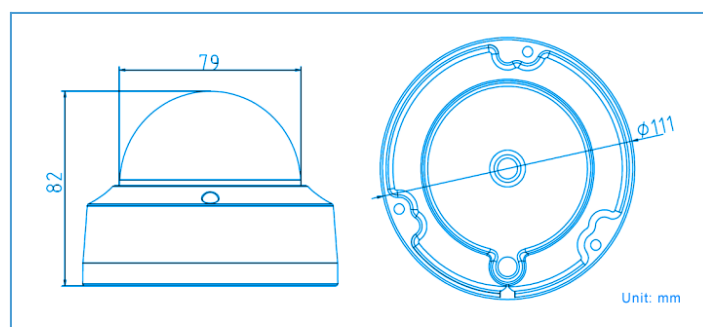

Specifications

Camera Model	VD6554
Features	
Image Sensor	1/3" Progressive Scan CMOS
Min. Illumination	0.028 Lux, (F2.0, the AGC ON) or 0 Lux with the IR
Shutter time	1/25s~1/100,000s
Lens	4mm @ F2.0 , Angle of view: 52°
IR Range	30 metres
Lens Mount	M12
Iris Mode	Fixed Iris
Adjustment Range	Pan: 0°~355°, Tilt: 0°~90°
Day and Night	True Day & Night IR Cut Mechanical Filter
System Compatibility	ONVIF, PSIA, CGI
Video Compression	H.264 / MJPEG
Bit Rate	32 Kbps ~ 16 Mbps
Dual Stream	Yes
Max. Image Resolution	2048 x 1536
Frame Rate	50 Hz: 12.5fps (2048 x 1536), 25fps (1920 x 1080), 25fps (1280 x 720) 60 Hz: 15fps (2048 x 1536), 30fps (1920 x 1080), 30fps (1280 x 720)

Camera Model	VD6554
Features (Continued)	
Image Settings	Saturation, brightness, contrast adjustable through client software or web browser
Network Storage	NAS – Network Storage Compatible
Alarm Trigger	Motion detection, network disconnect, IP address conflict, storage exception
Security	Password protection, watermark
Environmental	
Operating Temperature	-10 °C ~ 60 °C (14 °F ~ 140 °F)
Electrical	
Input Voltage	12 VDC ± 10%, PoE (802.3af)
Power Consumption	5W (IR LEDs: +2W)
Physical	
Dimensions	4.37 x 3.23 in. (111 x 82 mm)
Impact Protection	up to IK10
Weight	500g (1.1lbs)
Regulatory Certifications	FCC, CE, C-TICK, UL

Dimensional Diagrams