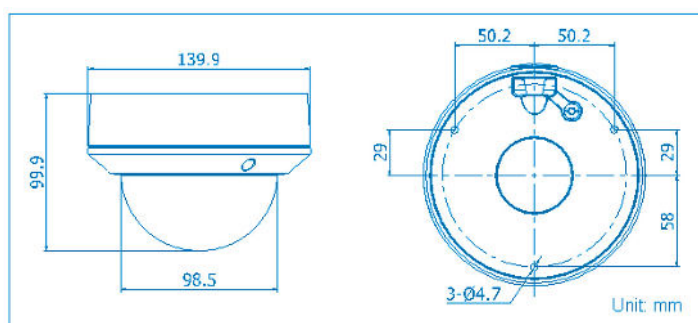

Dimensional Diagrams

IP Video Surveillance

VD6557A Dome Camera

3MP Full HD 1080p

Ordering Information

| Camera Model | Camera Details |
|----------------|--|
| VD6557A | 3MP (2048 x 1536) Full HD 1080p, Real Time IP Dome, True Day & Night (ICR), Varifocal 2.8 ~ 12mm Lens, PoE, 2-Way Audio, Dual Streaming, 3-Axis, Vandal Proof, (VMS, Mobile & NAS Network Storage Support), SD Card support. |
| VD6554 | 3MP (2048 x 1536) Full HD 1080p, Real Time IP Dome, True Day & Night (ICR), Fixed 4mm, Dual Streaming, PoE, 3-Axis, Vandal Proof, VMS Support, Mobile Support, NAS Network Storage Support. |
| VD6254 | 1.3 MP (1280 x 960) HD 720p Real Time IP Dome, True Day & Night (ICR), Fixed 4mm, Dual Streaming, PoE, 3-Axis Vandal Proof, VMS Support, Mobile Support, NAS Network Storage Support. |