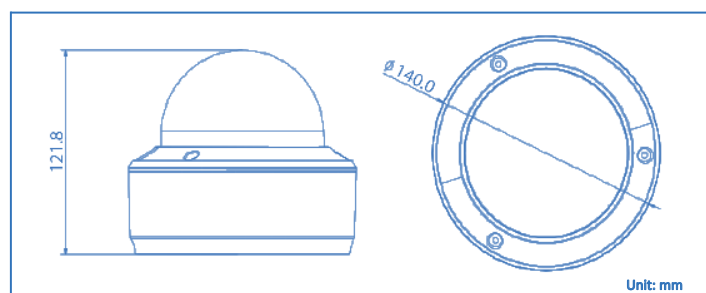

Typical Camera Locations	VD8976-MZ
Retail	Yes
Banking	Yes
Airports	Yes
Medical	Yes
Parking garages	Yes
Domestic	Yes
Corporate	Yes
Government	Yes
Common Areas	Yes

Camera Model	VD8976-MZ
Features (Continued)	
Image Settings	3D-DNR, BLC, HLC, ROI, Defog
Wide Dynamic Range	WDR 120dB
Network Storage	NAS – Network Storage Compatible
Alarm Trigger	Motion, Face, Intrusion detection, Tampering Alarm, Defocus, Network Disconnect, IP Address Conflict
Security	User Auth, Watermark, IP Address Filtering
Alarm Input / Output	1 ch / 1 ch
Audio Input / Output	1ch Mic in or Line in / 1ch interface
Communication	1 x RJ45 Ethernet port , 1 x RS-485 port

Environmental	
Operating Temperature	-30 °C ~ 60 °C [-22 °F ~ 140 °F]
Electrical	
Input Voltage	DC12V ± 10%, PoE (802.3at)
Power Consumption	9W Max. (with IR cut filter on)
Physical	
Dimensions	Ø 142 x 122 mm
Weight	1420g (3.13 lbs)
Protection	IK10 Vandal-proof
Regulatory Certifications	FCC, CE, C-TICK, UL

Dimensional Diagrams