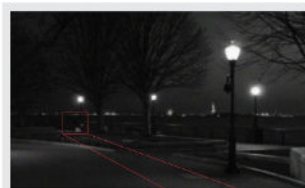

Smart WDR

Others