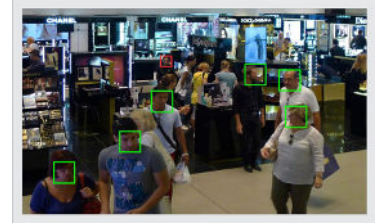

IP Video Surveillance

VD8976-MZ Dome Camera

6MP Full HD 1080p - WDR

VIDEOTEKNIKA

SMART VU IPCCTV

The **Smart Vu IPcctv** cameras are a blend of intelligence, compactness, information technology and other diversified high-tec break through in the next generation of the IPcctv. Several key features are mentioned below :

- Smart Vu Codec Algorithm
- Smart Wide Dynamic Range
- Smart IR Illuminators
- Smart Intrusion Detection
- Smart Face Detection
- Smart Audio Detection
- Smart Video Quality Detection
- Smart Region of Interest
- Smart Rotate Mode
- Smart Defog
- Smart Defocus Detection
- Smart Auto Focus
- Smart Electronic Image Stabilizer
- Smart Daytime Performance
- Smart People Counting
- Smart Cross Line Detection
- Smart Scene Chaneg Detection
- Smart Missing Object Detection

OFF

ON

OFF

ON

VIDEOTEKNIKA

Others

VIDEOTEKNIKA

Others