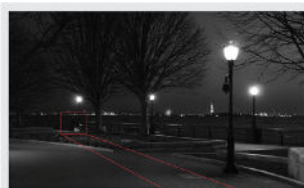

Smart WDR

VIDEOTEKNIKA